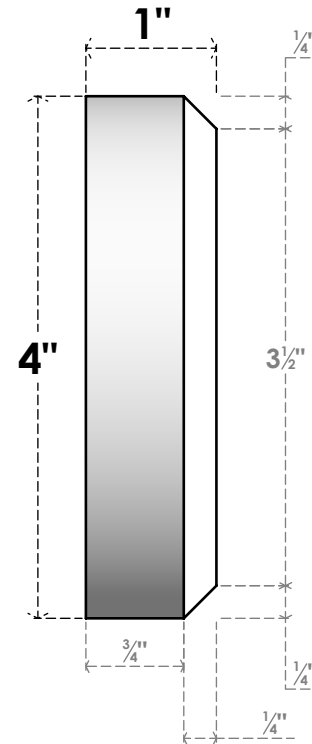

# ROSP040X040X100GRY13

4"W X 4"H X 1"P STANDARD GRAYSON SPIRAL ROSETTE WITH BEVELED EDGE, ARCHITECTURAL GRADE PVC

FRONT

SIDE

EKENA MILLWORK  
2300 WEST MAIN ST.  
CLARKSVILLE, TX 75426  
TOLL FREE: 866-607-0453  
WWW.EKENAMILLWORK.COM

### NOTES

1. INSTALLATION TO BE COMPLETED IN ACCORDANCE WITH MANUFACTURER'S SPECIFICATIONS.
2. DRAWING MAY NOT BE TO SCALE
3. THIS DRAWING IS INTENDED FOR DESIGN AND PLANNING PURPOSES ONLY.
4. ALL INFORMATION CONTAINED HEREIN WAS CURRENT AT THE TIME OF DEVELOPMENT BUT MUST BE REVIEWED AND APPROVED BY THE PRODUCT MANUFACTURER TO BE CONSIDERED ACCURATE.
5. ARCHITECTURAL GRADE PVC PRODUCTS ARE MADE FROM EXPANDED CELLULAR PVC AND COME NATURALLY WHITE BUT MAY BE PAINTED