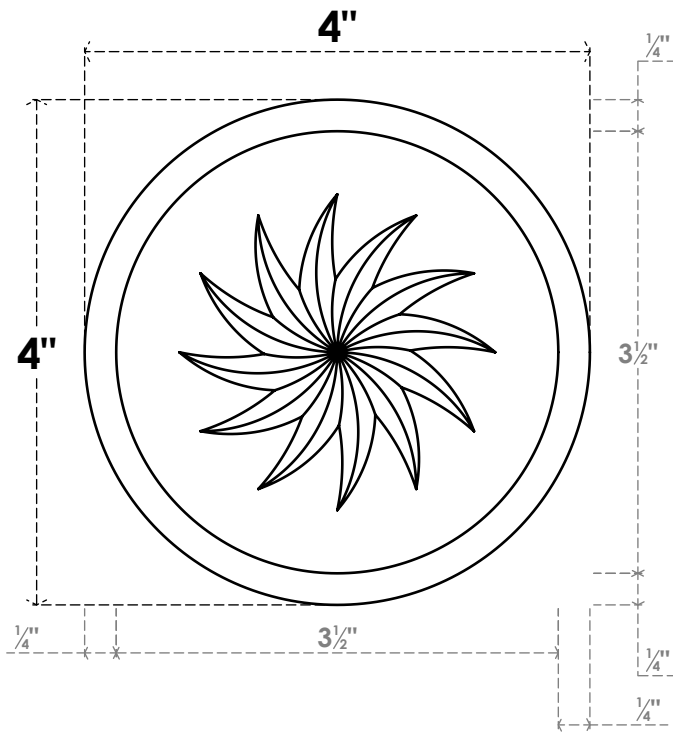

# ROSP040X040X100GRY13

4"W X 4"H X 1"P STANDARD GRAYSON SPIRAL ROSETTE WITH BEVELED EDGE, ARCHITECTURAL GRADE PVC

FRONT

SIDE

EKENA MILLWORK  
2300 WEST MAIN ST.  
CLARKSVILLE, TX 75426  
TOLL FREE: 866-607-0453  
WWW.EKENAMILLWORK.COM

### NOTES

1. INSTALLATION TO BE COMPLETED IN ACCORDANCE WITH MANUFACTURER'S SPECIFICATIONS.
2. DRAWING MAY NOT BE TO SCALE
3. THIS DRAWING IS INTENDED FOR DESIGN AND PLANNING PURPOSES ONLY.
4. ALL INFORMATION CONTAINED HEREIN WAS CURRENT AT THE TIME OF DEVELOPMENT BUT MUST BE REVIEWED AND APPROVED BY THE PRODUCT MANUFACTURER TO BE CONSIDERED ACCURATE.
5. ARCHITECTURAL GRADE PVC PRODUCTS ARE MADE FROM EXPANDED CELLULAR PVC AND COME NATURALLY WHITE BUT MAY BE PAINTED